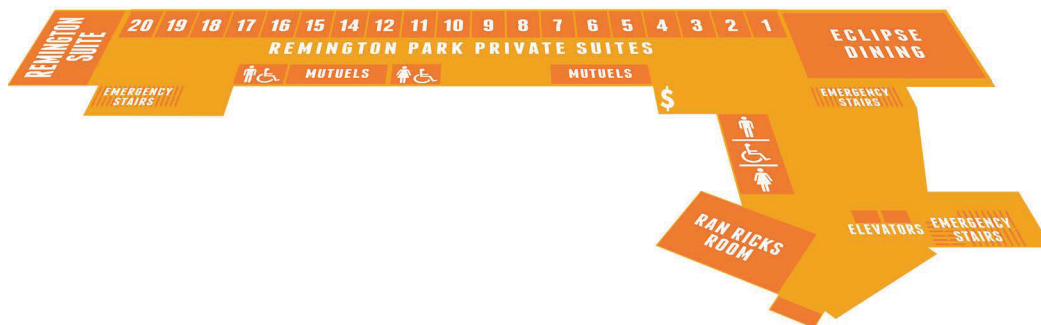

### SUITE LEVEL

### CLUBHOUSE LEVEL

### CASINO LEVEL

### TRACK LEVEL

- Remington Park Charity Booths
- Face Painting
- Extreme Race Day T-Shirts Sales
- Food Trucks
- ATM
- Turtle Racing
- Clydesdales
- Pig Racing
- Miniature Horses
- Extreme Animals
- Tortoise And The Air Bar
- Porta-Potties
- Margaritas
- Water/Gatorade
- Turkey Legs
- Turkey Wraps