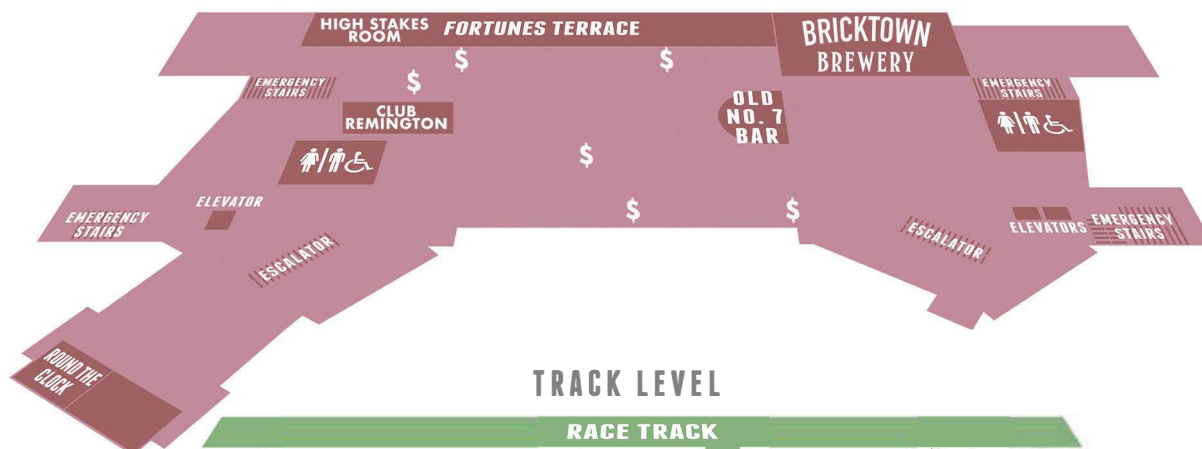

### SUITE LEVEL

### CLUBHOUSE LEVEL

### CASINO LEVEL

### TRACK LEVEL

- Remington Park Charity Booths
- Face Painting
- Extreme Race Day T-Shirts Sales
- Food Trucks
- ATM
- Turtle Racing
- Clydesdales
- Pig Racing
- Miniature Horses
- Extreme Animals
- Tortoise And The Air Bar
- Porta-Potties
- Margaritas
- Water/Gatorade
- Turkey Legs
- Turkey Wraps